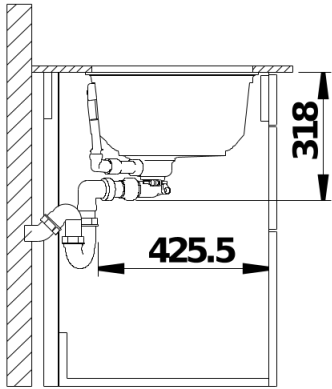

Scope of supply

- CapFlow en Velgranit en color adaptado al color del fregadero.

Details

Top view

Cut-out

Front view

Side view