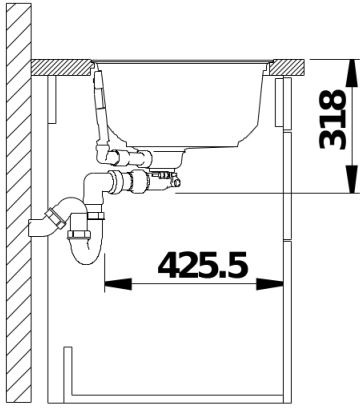

Scope of supply

- CapFlow en Velgranit en color adaptado al color del fregadero.

Details

Top view

Cut-out

Front view

Side view