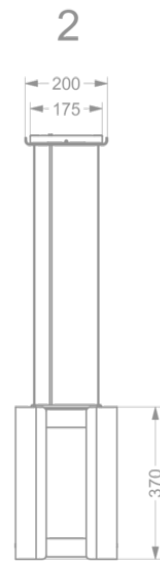

Dimensions

▪ Product dimensions recirculation (WxDxHmin-Hmax) (mm)	1080 x 246 x 370 - 370
▪ Advised mounting height induction hobs (Hmin-Hmax) (mm)	650 - 850
▪ Advised mounting height gas hobs (Hmin-Hmax) (mm)	650 - 850
▪ Advised mounting height ceramic hobs (Hmin-Hmax) (mm)	600 - 850
▪ Position exhaust	Top

Airflow and noise level

▪ Free airflow (m³/h)	1010
▪ Airflow (m³/h) measured according to EN 61591	
▪ Sound regulation according to EN 60704-2-13	
▪ Airflow duct out speed 1 (m³/h)	324
▪ Airflow duct out speed 2 (m³/h)	432
▪ Airflow duct out speed 3 (m³/h)	534
▪ Airflow duct out max powerspeed (m³/h) (Qboost)	661

Airflow and noise level

- Sound pressure duct out speed 1 (dB(A)) / Sound power duct out speed 1 (dB(A)) 41 / 53
- Sound pressure duct out speed 2 (dB(A)) / Sound power duct out speed 2 (dB(A)) 47 / 59
- Sound pressure duct out speed 3 (dB(A)) / Sound power duct out speed 3 (dB(A)) 52 / 64
- Sound pressure duct out speed 4 (dB(A)) / Sound power duct out speed 4 (dB(A)) 57 / 69

Technical specifications

- | | |
|-------------------------|-------|
| ▪ Maximum power (W) | 196.4 |
| ▪ Voltage appliance (V) | 230 |
| ▪ Frequency (Hz) | 50 |
| ▪ Net weight (kg) | 36,5 |

Installation accessories