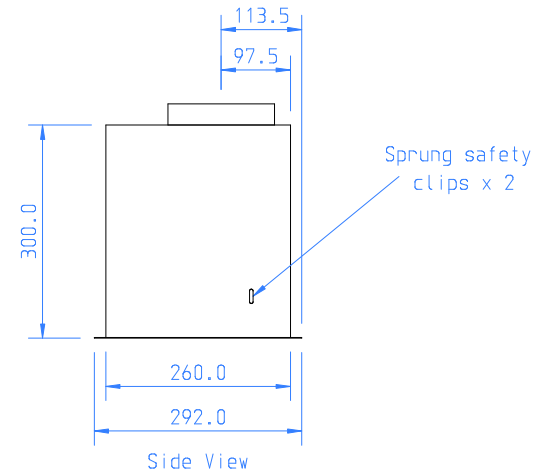

Ref: WSW - PRIME EDGE 1100 - REAR - SS

Approved by:

Date:

Scale: 1:10 A4
 Units: mm
 Date: 01-04-22

Motor: 1 x SEM Remote Motor - Separate Item

Lighting: Tunable White LED Strip Light

Motor & Light Controls: Tactile Pushbutton & Remote Control

Duct: 1 x 150mm ϕ Top Outlet

Soffit Opening - 1080mm x 266mm

Soffit Thickness - 15mm Minimum upto 22mm Maximum

The extractor is fixed in place by 4 adjustable spring toggles.

Supplementary support of the unit is provided by 2 x sprung safety clips at opposite corners of the unit.