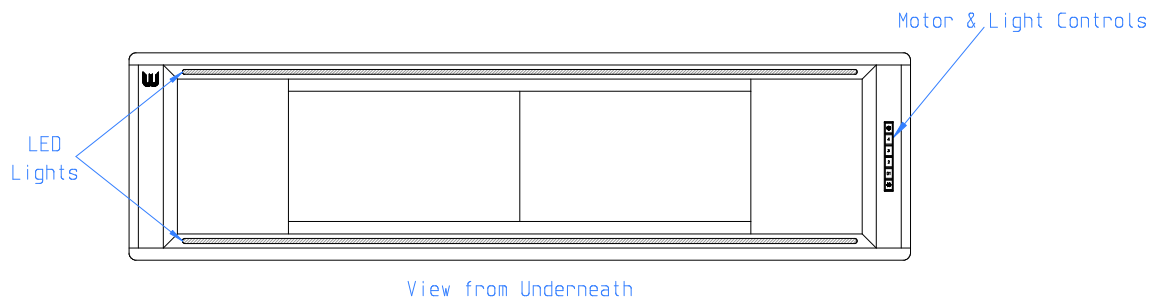

The extractor is fixed in place by 4 adjustable spring toggles.

Supplementary support of the unit is provided by 2 x sprung safety clips at opposite corners of the unit.

Client: Westin
 Drawn by: Daniel Bradley
 Title: WSW - PRIME EDGE 1100 - REAR - SS GA V1 20220401

Ref: WSW - PRIME EDGE 1100 - REAR - SS

Approved by:

Date:

Scale: 1:10 A4
 Units: mm
 Date: 01-04-22

Motor: 1 x SEM Remote Motor - Separate Item

Lighting: Tunable White LED Strip Light

Motor & Light Controls: Tactile Pushbutton & Remote Control

Duct: 1 x 150mm ϕ Top Outlet

Soffit Opening - 1080mm x 266mm

Soffit Thickness - 15mm Minimum upto 22mm Maximum

The extractor is fixed in place by 4 adjustable spring toggles.

Supplementary support of the unit is provided by 2 x sprung safety clips at opposite corners of the unit.

Motor: 1 x SEM Remote Motor - Separate Item

Lighting: Tunable White LED Strip Light

Motor & Light Controls: Tactile Pushbutton & Remote Control

Duct: 1 x 150mm \varnothing Rear Outlet

Soffit Opening - 1080mm x 266mm