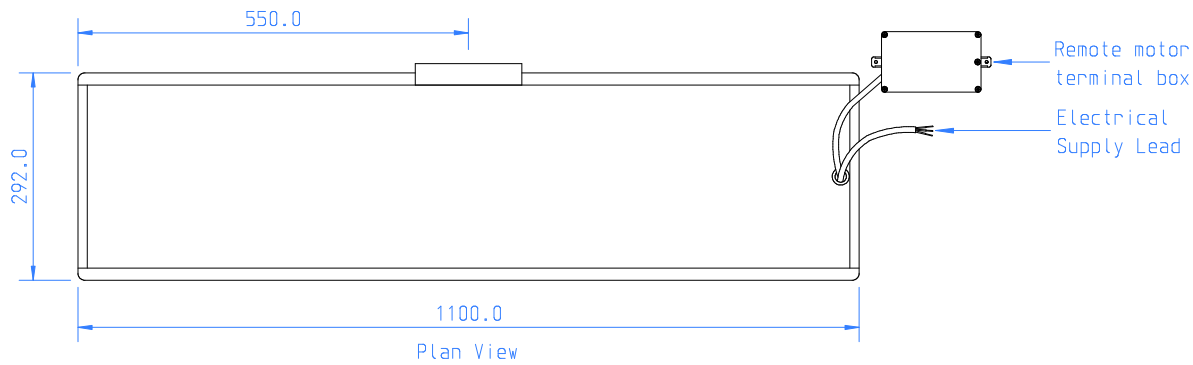

Ref: WSW - PRIME EDGE 1100 - REAR - SS

Approved by:

Date:

Scale: 1:10 A4
 Units: mm
 Date: 01-04-22

Motor: 1 x SEM Remote Motor - Separate Item

Lighting: Tunable White LED Strip Light

Motor & Light Controls: Tactile Pushbutton & Remote Control

Duct: 1 x 150mm ϕ Top Outlet

Soffit Opening - 1080mm x 266mm

Soffit Thickness - 15mm Minimum upto 22mm Maximum

The extractor is fixed in place by 4 adjustable spring toggles.

Supplementary support of the unit is provided by 2 x sprung safety clips at opposite corners of the unit.

Motor: 1 x SEM Remote Motor - Separate Item

Lighting: Tunable White LED Strip Light

Motor & Light Controls: Tactile Pushbutton & Remote Control

Duct: 1 x 150mm \varnothing Rear Outlet

Soffit Opening - 1080mm x 266mm