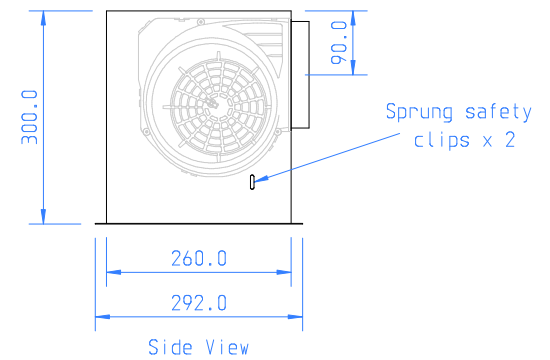

Client: Westin
Drawn by: Daniel Bradley
Title: WSW - PRIME EDGE 1100 - REAR - SS GA V1 20220401

Ref: WSW - PRIME EDGE 1100 - REAR - SS

Approved by:

Date:

Scale: 1:10 A4
Units: mm
Date: 01-04-22