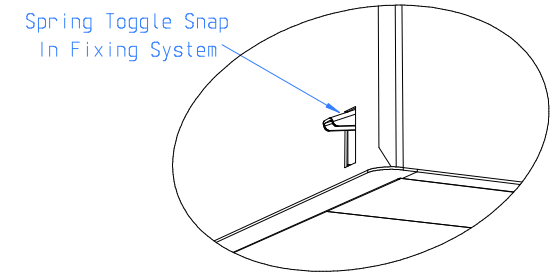

Motor: 1 x Internal Motor

Lighting: Tunable White LED Strip Light

Motor & Light Controls: Tactile Pushbutton & Remote Control

Duct: 1 x 150mm \varnothing Rear Outlet

Soffit Opening - 1080mm x 266mm

Soffit Thickness - 15mm Minimum upto 22mm Maximum

The extractor is fixed in place by 4 adjustable spring toggles.

Supplementary support of the unit is provided by 2 x sprung safety clips at opposite corners of the unit.

Client: Westin
 Drawn by: Daniel Bradley
 Title: WSW - PRIME EDGE 1100 - REAR - SS GA V1 20220401