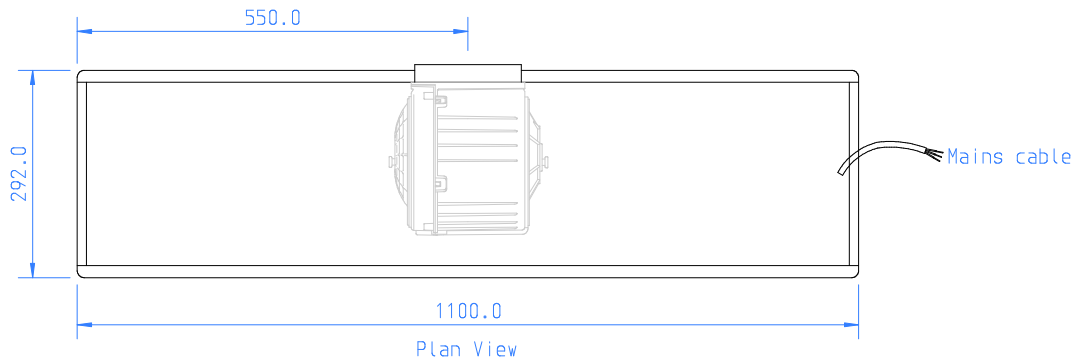

Motor: 1 x Internal Motor

Lighting: Tunable White LED Strip Light

Motor & Light Controls: Tactile Pushbutton & Remote Control

Duct: 1 x 150mm \varnothing Top Outlet

Soffit Opening - 1080mm x 266mm

Soffit Thickness - 15mm Minimum upto 22mm Maximum

The extractor is fixed in place by 4 adjustable spring toggles.

Supplementary support of the unit is provided by 2 x sprung safety clips at opposite corners of the unit.

	Client: Westin	Ref: WSW - PRIME EDGE 1100 - SS	Approved by:	Date:	Scale: 1:10 A4
	Drawn by: Daniel Bradley				Units: mm
	Title: WSW - PRIME EDGE 1100 - SS GA V1 20220401				Date: 01-04-22

Motor: 1 x Internal Motor

Lighting: Tunable White LED Strip Light

Motor & Light Controls: Tactile Pushbutton & Remote Control

Duct: 1 x 150mm \varnothing Rear Outlet

Soffit Opening - 1080mm x 266mm

Soffit Thickness - 15mm Minimum upto 22mm Maximum

Motor: 1 x SEM Remote Motor - Separate Item

Lighting: Tunable White LED Strip Light

Motor & Light Controls: Tactile Pushbutton & Remote Control

Duct: 1 x 150mm \varnothing Rear Outlet

Soffit Opening - 1080mm x 266mm