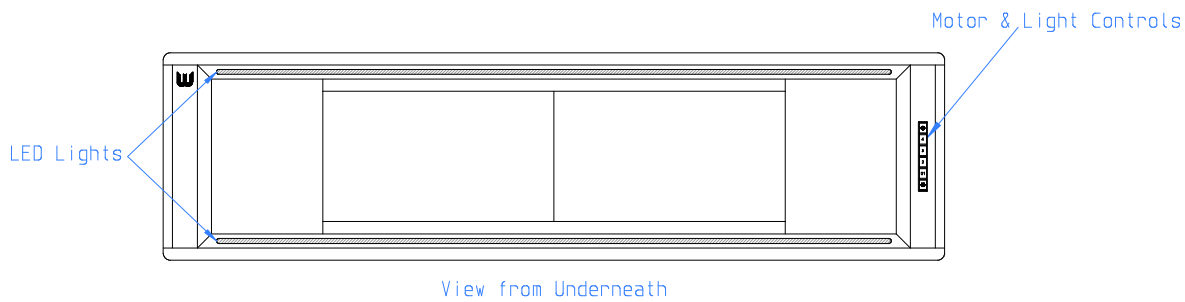

The extractor is fixed in place by 4 adjustable spring toggles.

Supplementary support of the unit is provided by 2 x sprung safety clips at opposite corners of the unit.

	Client: Westin	Ref: WSW - PRIME EDGE 1100 - SS	Approved by:	Date:	Scale: 1:10 A4
	Drawn by: Daniel Bradley				Units: mm
	Title: WSW - PRIME EDGE 1100 - SS GA V1 20220401				Date: 01-04-22

Motor: 1 x Internal Motor

Lighting: Tunable White LED Strip Light

Motor & Light Controls: Tactile Pushbutton & Remote Control

Duct: 1 x 150mm \varnothing Rear Outlet

Soffit Opening - 1080mm x 266mm

Soffit Thickness - 15mm Minimum upto 22mm Maximum

The extractor is fixed in place by 4 adjustable spring toggles.

Supplementary support of the unit is provided by 2 x sprung safety clips at opposite corners of the unit.

Client: Westin
 Drawn by: Daniel Bradley
 Title: WSW - PRIME EDGE 1100 - REAR - SS GA V1 20220401

Motor: 1 x SEM Remote Motor - Separate Item

Lighting: Tunable White LED Strip Light

Motor & Light Controls: Tactile Pushbutton & Remote Control

Duct: 1 x 150mm \varnothing Rear Outlet

Soffit Opening - 1080mm x 266mm