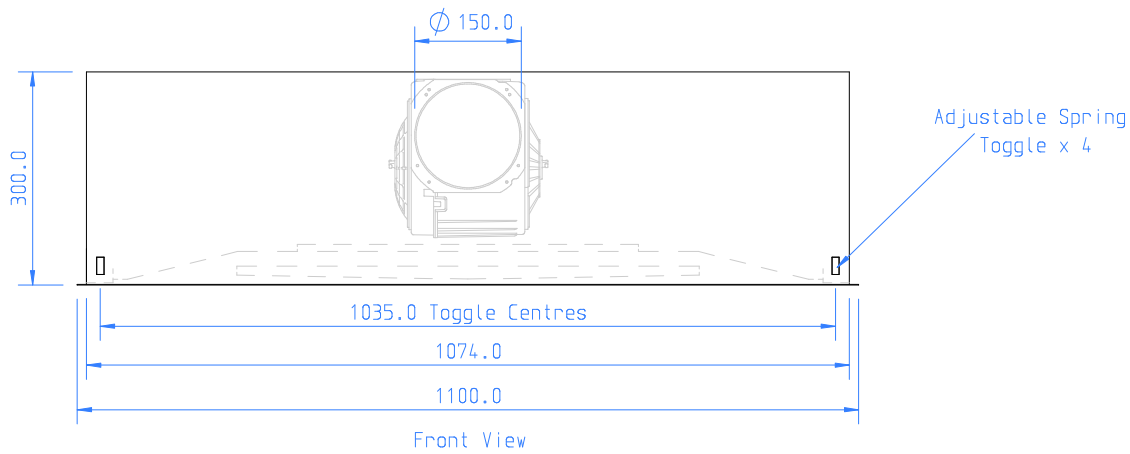

Motor: 1 x Internal Motor

Lighting: Tunable White LED Strip Light

Motor & Light Controls: Tactile Pushbutton & Remote Control

Duct: 1 x 150mm \varnothing Top Outlet

Soffit Opening - 1080mm x 266mm

Soffit Thickness - 15mm Minimum upto 22mm Maximum

Motor: 1 x Internal Motor

Lighting: Tunable White LED Strip Light

Motor & Light Controls: Tactile Pushbutton & Remote Control

Duct: 1 x 150mm \varnothing Rear Outlet

Soffit Opening - 1080mm x 266mm

Soffit Thickness - 15mm Minimum upto 22mm Maximum

The extractor is fixed in place by 4 adjustable spring toggles.

Supplementary support of the unit is provided by 2 x sprung safety clips at opposite corners of the unit.

Client: Westin
 Drawn by: Daniel Bradley
 Title: WSW - PRIME EDGE 1100 - REAR - SS GA V1 20220401

Motor: 1 x SEM Remote Motor - Separate Item

Lighting: Tunable White LED Strip Light

Motor & Light Controls: Tactile Pushbutton & Remote Control

Duct: 1 x 150mm \varnothing Rear Outlet

Soffit Opening - 1080mm x 266mm