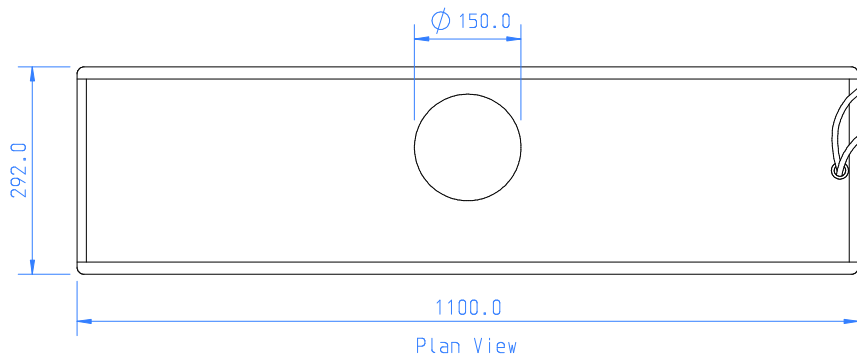

Motor: 1 x Internal Motor

Lighting: Tunable White LED Strip Light

Motor & Light Controls: Tactile Pushbutton & Remote Control

Duct: 1 x 150mm \varnothing Rear Outlet

Soffit Opening - 1080mm x 266mm

Soffit Thickness - 15mm Minimum upto 22mm Maximum

The extractor is fixed in place by 4 adjustable spring toggles.

Supplementary support of the unit is provided by 2 x sprung safety clips at opposite corners of the unit.

Client: Westin
 Drawn by: Daniel Bradley
 Title: WSW - PRIME EDGE 1100 - REAR - SS GA V1 20220401

Ref: WSW - PRIME EDGE 1100 - REAR - SS

Approved by:

Date:

Scale: 1:10 A4
 Units: mm
 Date: 01-04-22

Motor: 1 x SEM Remote Motor - Separate Item

Lighting: Tunable White LED Strip Light

Motor & Light Controls: Tactile Pushbutton & Remote Control

Duct: 1 x 150mm ϕ Top Outlet

Soffit Opening - 1080mm x 266mm

Soffit Thickness - 15mm Minimum upto 22mm Maximum

The extractor is fixed in place by 4 adjustable spring toggles.

Supplementary support of the unit is provided by 2 x sprung safety clips at opposite corners of the unit.