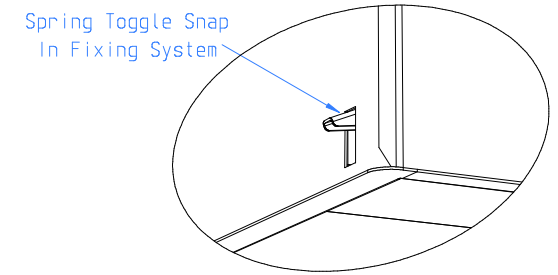

Motor: 1 x Internal Motor

Lighting: Tunable White LED Strip Light

Motor & Light Controls: Tactile Pushbutton & Remote Control

Duct: 1 x 150mm \varnothing Top Outlet

Soffit Opening - 1080mm x 266mm

Soffit Thickness - 15mm Minimum upto 22mm Maximum

The extractor is fixed in place by 4 adjustable spring toggles.

Supplementary support of the unit is provided by 2 x sprung safety clips at opposite corners of the unit.

	Client: Westin	Ref: WSW - PRIME EDGE 1100 - SS	Approved by:	Date:	Scale: 1:10 A4
	Drawn by: Daniel Bradley				Units: mm
	Title: WSW - PRIME EDGE 1100 - SS GA V1 20220401				Date: 01-04-22