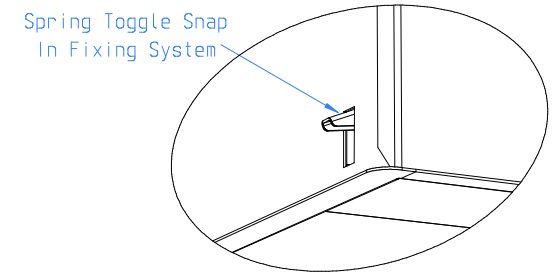

The extractor is fixed in place by 4 adjustable spring toggles.

Supplementary support of the unit is provided by 2 x sprung safety clips at opposite corners of the unit.

Client: Westin
 Drawn by: Daniel Bradley
 Title: WSW - PRIME EDGE 1100 - REAR - SS GA V1 20220401

Ref: WSW - PRIME EDGE 1100 - REAR - SS

Approved by:

Date:

Scale: 1:10 A4
 Units: mm
 Date: 01-04-22

Motor: 1 x SEM Remote Motor - Separate Item

Lighting: Tunable White LED Strip Light

Motor & Light Controls: Tactile Pushbutton & Remote Control

Duct: 1 x 150mm ϕ Top Outlet

Soffit Opening - 1080mm x 266mm

Soffit Thickness - 15mm Minimum upto 22mm Maximum

The extractor is fixed in place by 4 adjustable spring toggles.

Supplementary support of the unit is provided by 2 x sprung safety clips at opposite corners of the unit.