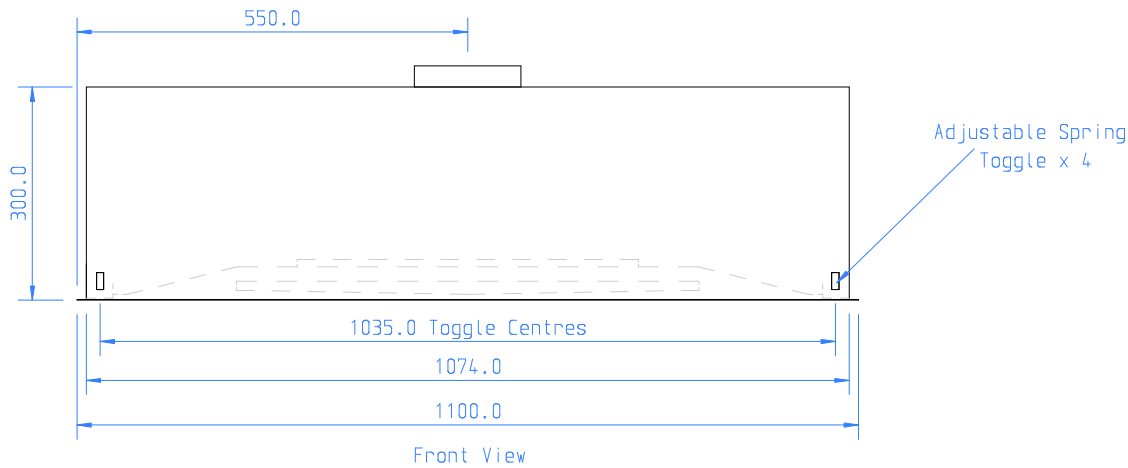

Ref: WSW - PRIME EDGE 1100 - REAR - SS

Approved by:

Date:

Scale: 1:10 A4
 Units: mm
 Date: 01-04-22

Motor: 1 x SEM Remote Motor - Separate Item

Lighting: Tunable White LED Strip Light

Motor & Light Controls: Tactile Pushbutton & Remote Control

Duct: 1 x 150mm ϕ Top Outlet

Soffit Opening - 1080mm x 266mm

Soffit Thickness - 15mm Minimum upto 22mm Maximum

The extractor is fixed in place by 4 adjustable spring toggles.

Supplementary support of the unit is provided by 2 x sprung safety clips at opposite corners of the unit.

Motor: 1 x SEM Remote Motor - Separate Item

Lighting: Tunable White LED Strip Light

Motor & Light Controls: Tactile Pushbutton & Remote Control

Duct: 1 x 150mm \varnothing Rear Outlet

Soffit Opening - 1080mm x 266mm